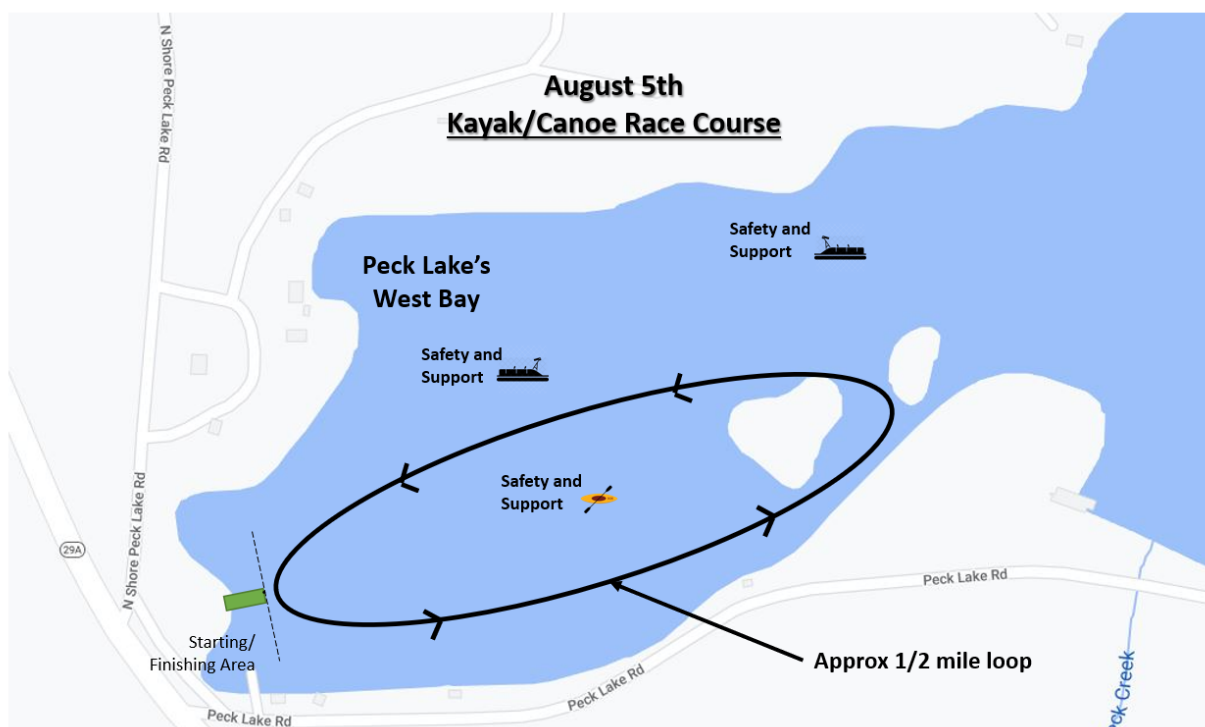

## Canoe/Kayak Race Safety - What You Need to Know

**Date: August 5th**

**Rain-date: August 6th**

**Location: North Shore Picnic Area**

**Time:**

- Canoe/Kayak Races 8:30 -9:30AM.. This will be a timed event and race.

**Please go straight to West Bay area with your boat for the Kayak/Canoe Races - See Bob Wilson for check in.**

Bring your own canoe or kayak over to West Bay and launch from the shore OR Canoe or kayak over to the area in the morning; bring your paddle and proper size PFD.

### The ½ mile Race Course